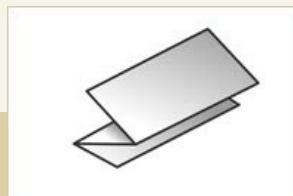

## 10550

This modern office machine folds your letters within seconds to the required format size.

Electric letter folder

- Can be set for the four most-used folding methods
- Paperbox takes up to 20 sheets of 80gsm paper
- This efficient letter folder can handle up to 2000 sheets of paper per hour
- Select manual use and the machine folds up to 3 sheets in one step
- Paper formats A4/12"
- W 345 x H 555 x D 460 mm
- Mains connection 230 V
- Weight 8.6 kgs

Bar code No:

4007885105505

Model 10550 is capable of four different fold options.