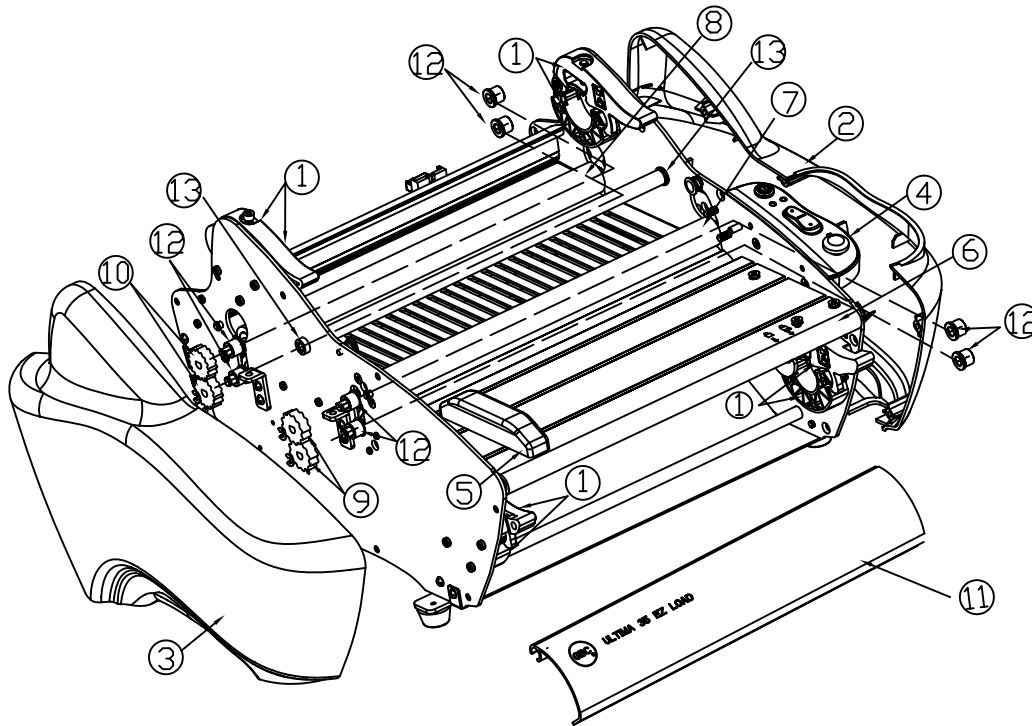

ULTIMA 35 EZ-LOAD Parts List

GBC IS AN ACCO BRANDS COMPANY

FIGURE 1

| Item no | Part NO. | Description | QTY |
|---------|--------------|--------------------------------------|-----|
| ① | 910400010970 | EZ LOAD FILM ASS'Y | 1 |
| ② | 910400010930 | RIGHT SIDE COVER ASS'Y | 1 |
| ③ | 910400010940 | LEFT SIDE COVER ASS'Y | 1 |
| ④ | 910400010980 | CONTROL PANEL ASS'Y | 1 |
| ⑤ | 910400010950 | GUIDE PAPER ASS'Y | 1 |
| ⑥ | 910400010990 | FEED TABLE ASS'Y | 1 |
| ⑦ | 180200008140 | FRONT ROLLERS (GRAY) | 2 |
| ⑧ | 180200008130 | REAR ROLLERS (BLUE) | 2 |
| ⑨ | 130503900100 | FORNT ROLLER GEAR | 2 |
| ⑩ | 130506100100 | REAR ROLLER GEAR | 2 |
| ⑪ | 180000553180 | HEATSHOE COVER PLASTIC WITH PRINTING | 1 |
| ⑫ | 130207400100 | ROLLER BUSHING | 8 |
| ⑬ | 130207400100 | IDLE BAR BUSHING | 2 |